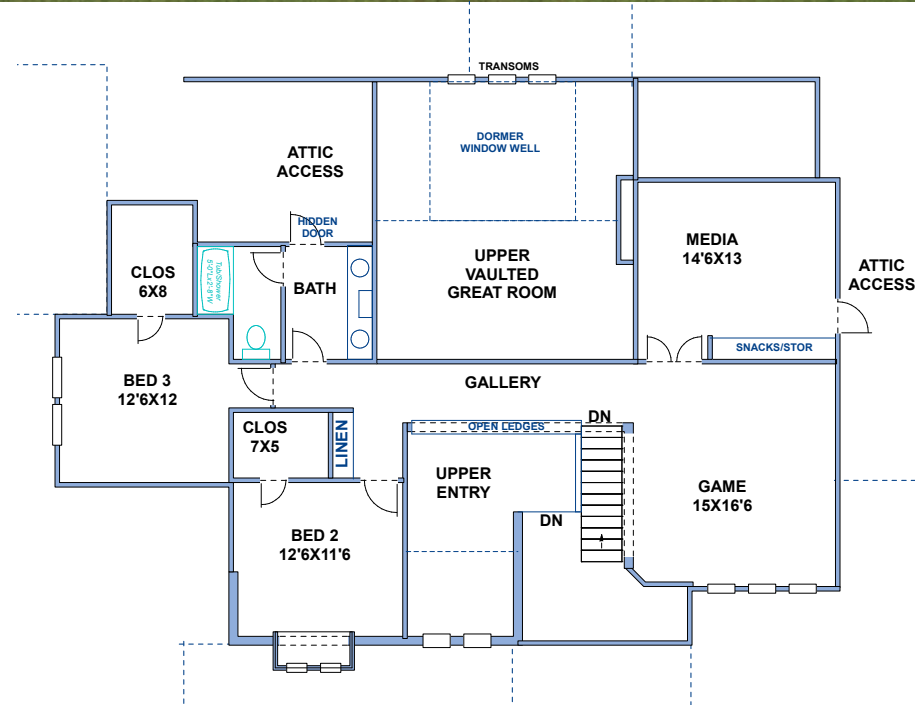

3210 SQFT MAIN
 1110 SQFT UP
 4320 SQFT TTL
 97X104FT

PLAN 40010

CREATIVE HOME DESIGNS, LLC
 www.chdhomedesigns1.com
 © Plan copyright by designer